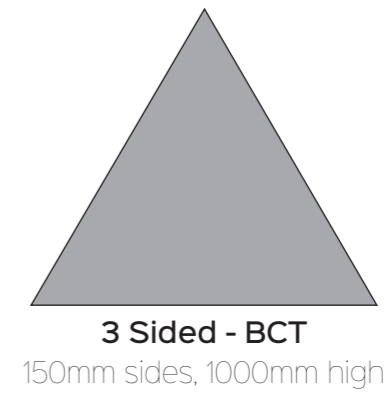

Bollard Covers

Design BCS01
100mm x 1000mm

Design BCS02
100mm x 1000mm

Design BCS03
100mm x 1000mm